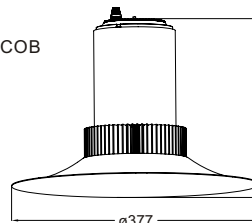

LED High Bay fixture

- Tower, Orange, Apple, Pear

Colour Selection

PLD12012

Reflector : High Purity Alum.
Frosted Anodize inside
Housing : Alum. Extrusion
Heat Sink : Alum. Extrusion and active cooling inside
LED Power : VS LUGA Industrial 10,000lm
Versions : Citizen 28W/42W
Bridgelux Vero 18

Remark:
Other 3 reflectors shown below (PLD11001, PLD14001 & PLD17001) can be changed for PLD12012 for special applications with different beam angles.

Application :
Factory, exhibition center, spot center, large showroom and warehouse

PLD17001

Reflector : High Purity Alum.
Frosted Anodize inside
Housing : Alum. Extrusion
Heat Sink : Alum. Extrusion
LED Power : Citizen 42W
Version : Bridgelux Vero 18

Remark:
Fixture can be applied with other models of COB and even other approved COB brands such as LG Innotek, Samsung, Bridgelux, Xicato, VS LUGA or Osram PrevaLED.

Application :
Shop, super market and other commercial interiors

PLD11001

Reflector : High Purity Alum.
Frosted Anodize inside
Housing : Alum. Extrusion
Heat Sink : Alum. Extrusion
LED Power : Citizen 42W
Version : Bridgelux Vero 18

Remark:
Fixture can be applied with other models of COB and even other approved COB brands such as LG Innotek, Samsung, Bridgelux, Xicato, VS LUGA or Osram PrevaLED.

Application :
Shop, super market and other commercial interiors

PLD14001

Reflector : High Purity Alum.
Frosted Anodize inside
Housing : Alum. Extrusion
Heat Sink : Alum. Extrusion
LED Power : Citizen 42W
Version : Bridgelux Vero 18

Remark:
Fixture can be applied with other models of COB and even other approved COB brands such as LG Innotek, Samsung, Bridgelux, Xicato, VS LUGA or Osram PrevaLED.

Application :
Shop, super market and other commercial interiors