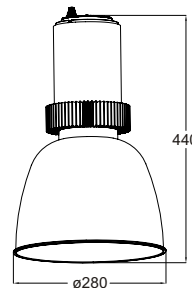

Pear

PLD14001

Reflector : High Purity Alum.
Frosted Anodize inside
Housing : Alum. Extrusion
Heat Sink : Alum. Extrusion
LED Power : Citizen 42W
Version : Bridgelux Vero 18

Remark:
Fixture can be applied with other models of COB and even other approved COB brands such as LG Innotek, Samsung, Bridgelux, Xicato, VS LUGA or Osram PrevaLED.

Application :
Shop, super market and other commercial interiors