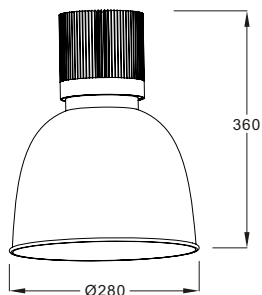

PLD16001

Reflector : High Pure Alum.
Frosted Anodize
Housing : Alum. Extrusion
Heat Sink : Alum. Extrusion
LED Power : Fortimo DLM
3000lm / 5000lm