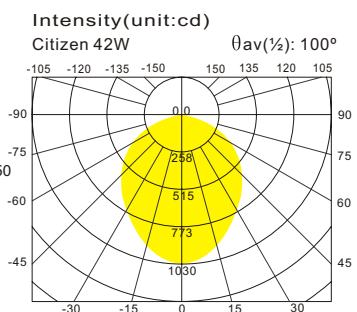

LED High Bay fixture

- Tower, Orange, Apple, Pear

Colour Selection

PLD12012

Reflector : High Purity Alum.
Frosted Anodize inside
Housing : Alum. Extrusion
Heat Sink : Alum. Extrusion and active cooling inside
LED Power : VS LUGA Industrial 10,000lm
Versions : Citizen 28W/42W
Bridgelux Vero 18

Remark:
Other 3 reflectors shown below (PLD11001, PLD14001 & PLD17001) can be changed for PLD12012 for special applications with different beam angles.

Application :
Factory, exhibition center, spot center, large showroom and warehouse

PLD17001

Reflector : High Purity Alum.
Frosted Anodize inside
Housing : Alum. Extrusion
Heat Sink : Alum. Extrusion
LED Power : Citizen 42W
Version : Bridgelux Vero 18

Remark:
Fixture can be applied with other models of COB and even other approved COB brands such as LG Innotek, Samsung, Bridgelux, Xicato, VS LUGA or Osram PrevaLED.

Application :
Shop, super market and other commercial interiors

PLD11001

Reflector : High Purity Alum.
Frosted Anodize inside
Housing : Alum. Extrusion
Heat Sink : Alum. Extrusion
LED Power : Citizen 42W
Version : Bridgelux Vero 18

Remark:
Fixture can be applied with other models of COB and even other approved COB brands such as LG Innotek, Samsung, Bridgelux, Xicato, VS LUGA or Osram PrevaLED.

Application :
Shop, super market and other commercial interiors

PLD14001

Reflector : High Purity Alum.
Frosted Anodize inside
Housing : Alum. Extrusion
Heat Sink : Alum. Extrusion
LED Power : Citizen 42W
Version : Bridgelux Vero 18

Remark:
Fixture can be applied with other models of COB and even other approved COB brands such as LG Innotek, Samsung, Bridgelux, Xicato, VS LUGA or Osram PrevaLED.

Application :
Shop, super market and other commercial interiors