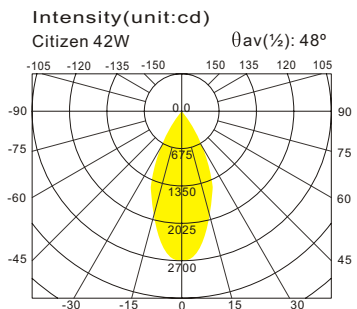

Pear

PLD14001

Reflector : High Purity Alum.
Frosted Anodize inside
Housing : Alum. Extrusion
Heat Sink : Alum. Extrusion
LED Power : Citizen 42W
Version : Bridgelux Vero 18

Remark:
Fixture can be applied with other models of COB and even other approved COB brands such as LG Innotek, Samsung, Bridgelux, Xicato, VS LUGA or Osram PrevaLED.

Application :
Shop, super market and other commercial interiors