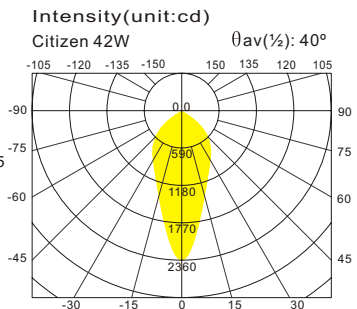

Apple

PLD11001

Reflector : High Purity Alum.
Frosted Anodize inside
Housing : Alum. Extrusion
Heat Sink : Alum. Extrusion
LED Power : Citizen 42W
Version : Bridgelux Vero 18

Remark:
Fixture can be applied with other models of COB and even other approved COB brands such as LG Innotek, Samsung, Bridgelux, Xicato, VS LUGA or Osram PrevaLED.

Application :
Shop, super market and other commercial interiors